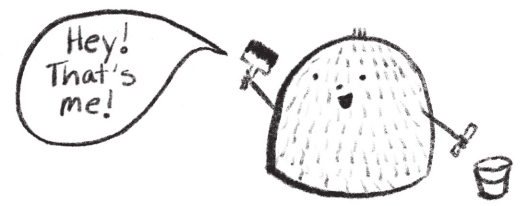

How to Draw BLOB!

① Start with a smile

② Now turn it upside down!

③ Then connect the ends with a line

④ Next add 2 lines to either side
With 3 lines on each end

⑤ Add 3 more on top and a lot inside

⑥ Now draw a face! 2 dots for eyes,
1 for a nose, and end with a smile!