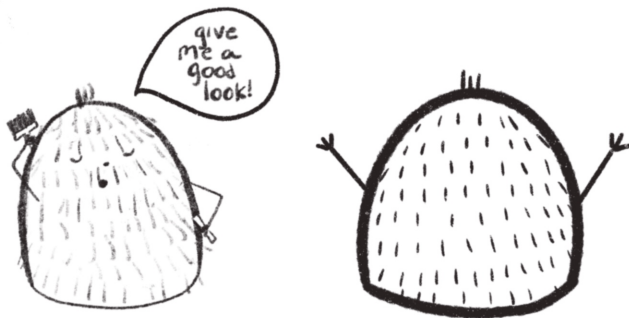

How to Draw BLOB!

① Start with a smile

② Now turn it upside down!

③ Then connect the ends with a line

④ Next add 2 lines to either side
With 3 lines on each end

⑤ Add 3 more on top and a lot inside

⑥ Now draw a face! 2 dots for eyes,
1 for a nose, and end with a smile!

These are Blob's accessories.
Can you draw them?