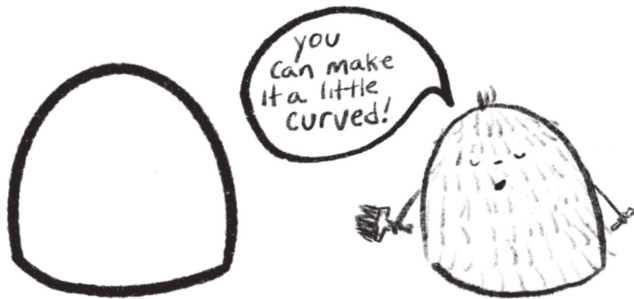

How to Draw BLOB!

① Start with a smile

② Now turn it upside down!

③ Then connect the ends with a line

④ Next add 2 lines to either side
With 3 lines on each end

⑤ Add 3 more on top and a lot inside

⑥ Now draw a face! 2 dots for eyes,
1 for a nose, and end with a smile!