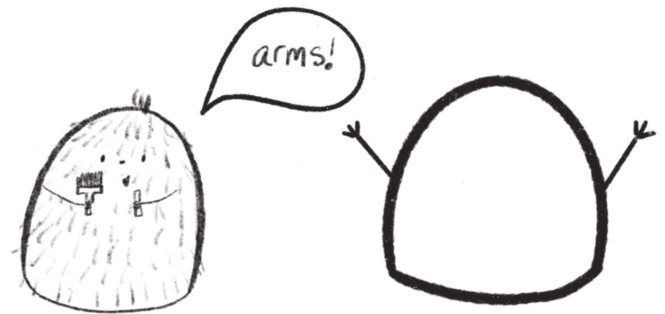

How to Draw BLOB!

① Start with a smile

② Now turn it upside down!

③ Then connect the ends with a line

④ Next add 2 lines to either side
With 3 lines on each end

⑤ Add 3 more on top and a lot inside

⑥ Now draw a face! 2 dots for eyes,
1 for a nose, and end with a smile!

These are Blob's accessories.
Can you draw them?